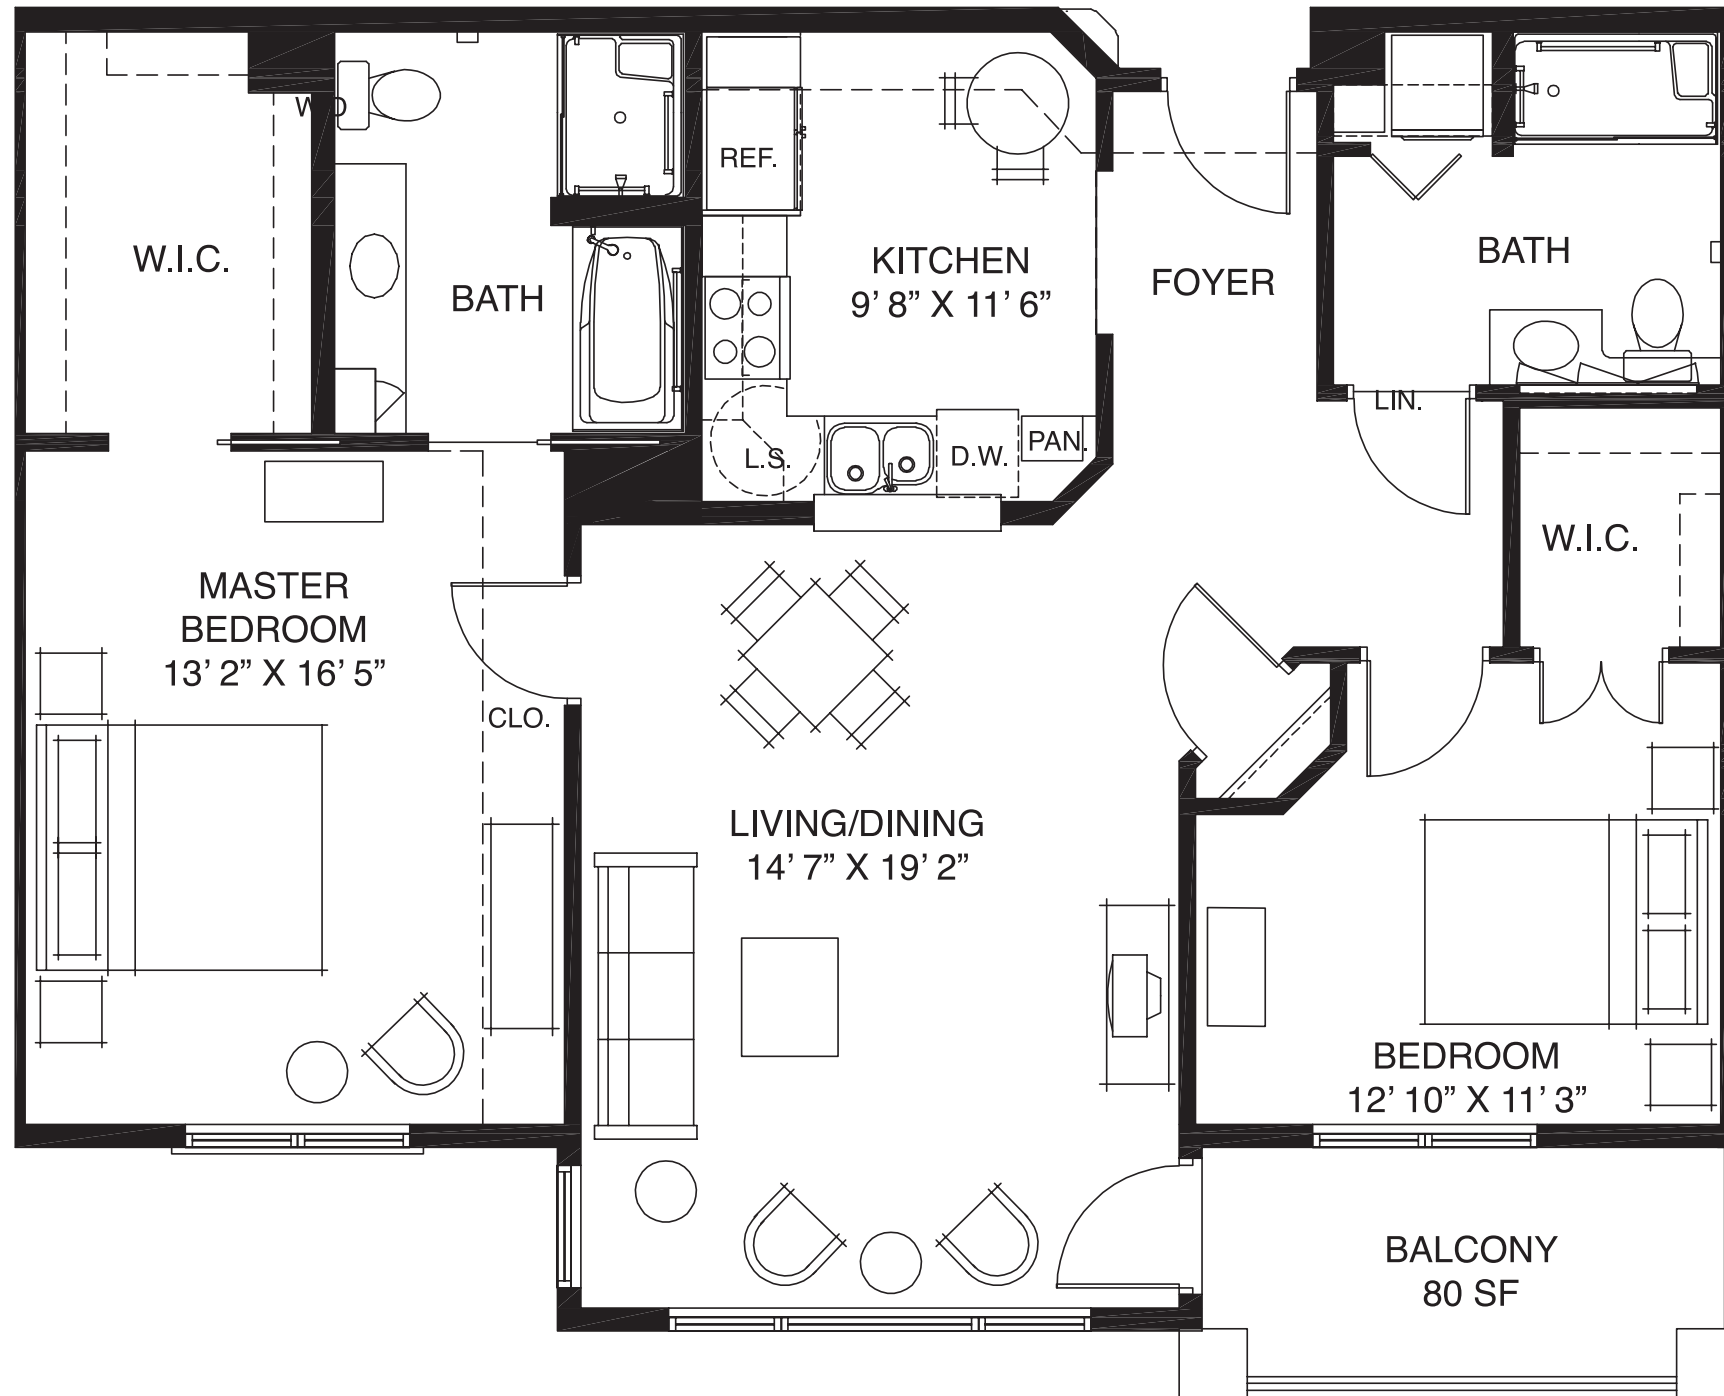

# Gila

Two Bedroom Deluxe

Managed by  Life Care Services®

4555 E. Mayo Blvd.  
Phoenix, AZ 85050  
(480) 948-1398 • (866) 948-1398  
SagewoodLCS.com

Details and dimensions may vary.