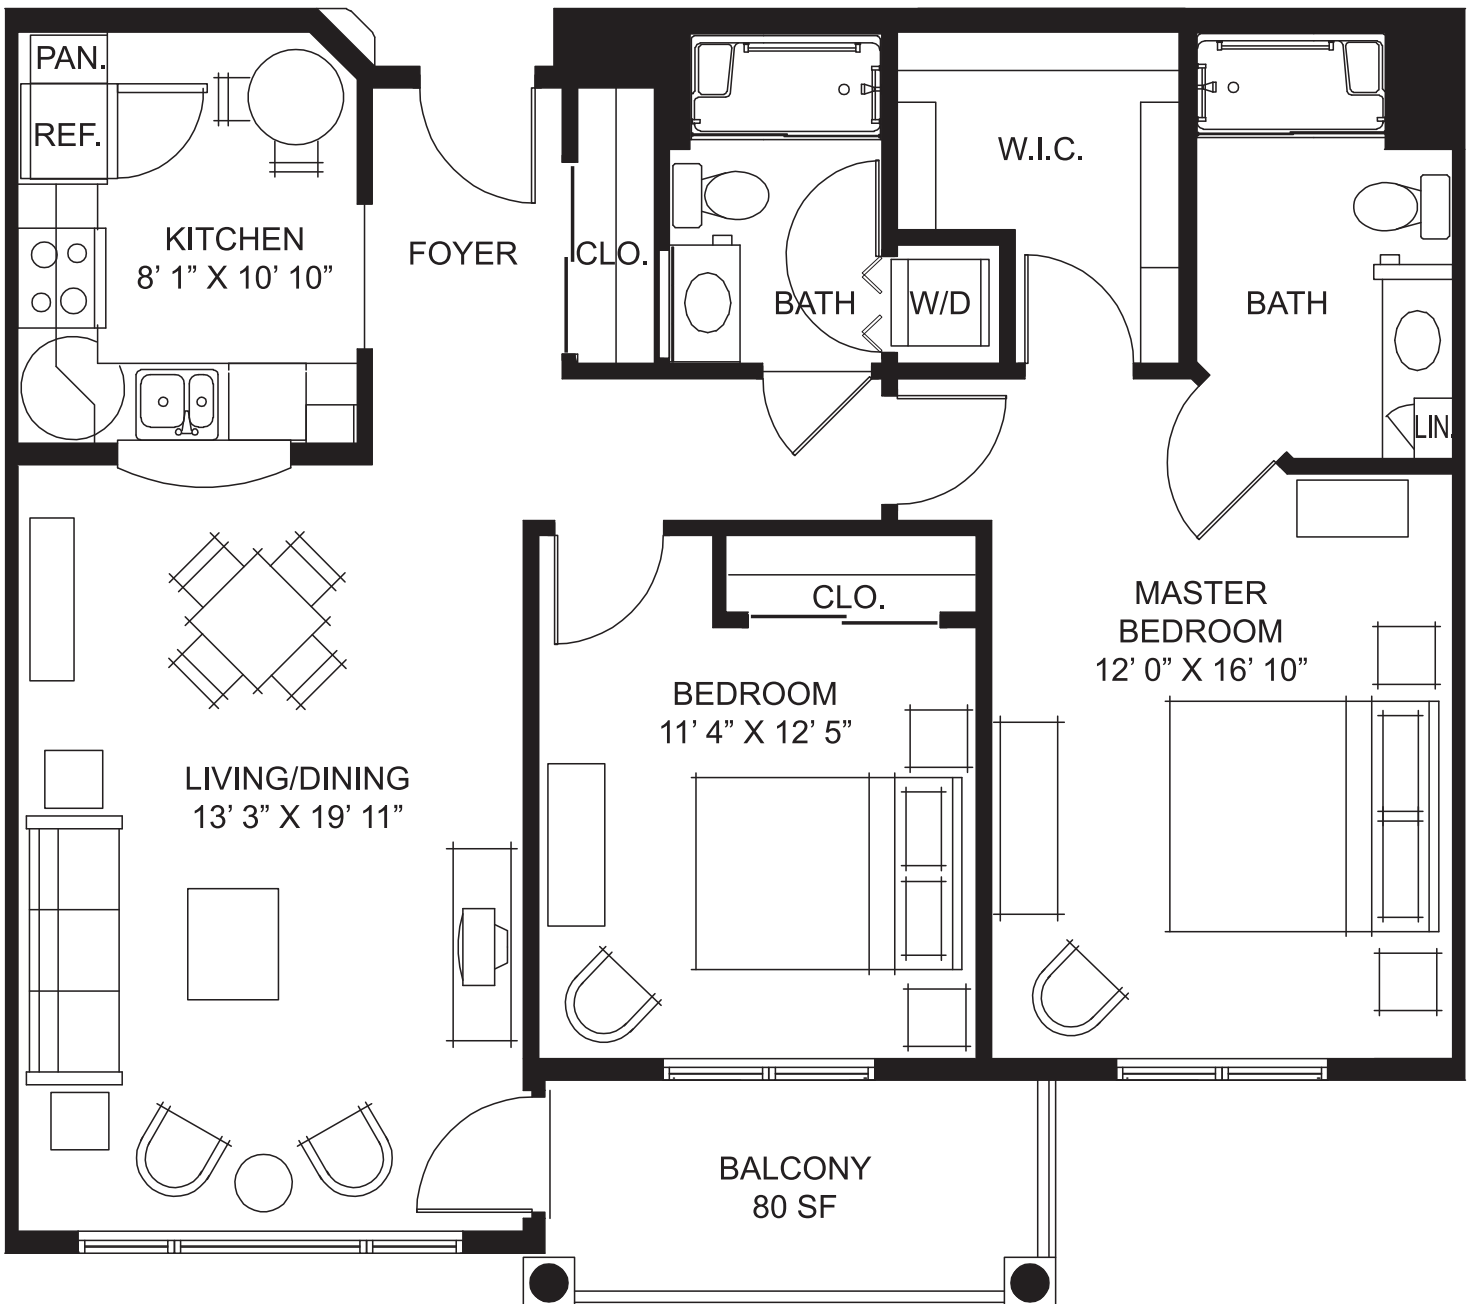

A Life Care Services Community™

4555 E. Mayo Blvd.
Phoenix, AZ 85050
(480) 948-1398 • (866) 948-1398
www.SagewoodLCS.com

Santa Cruz

Two Bedroom Traditional

Details and dimensions may vary.